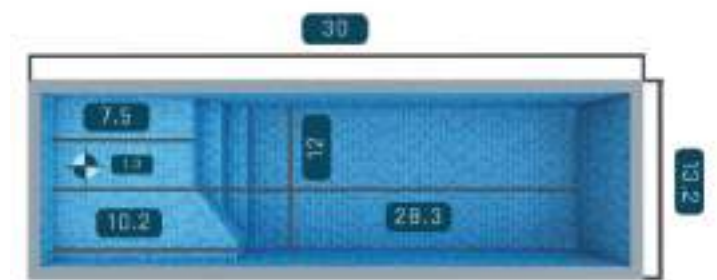

Elegance Praia

EL 600

P = 4.7

4100 Gallons

EL 800

P = 4.7

6900 Gallons

EL 700

P = 4.7

5400 Gallons

EL 900

P = 4.7

8100 Gallons

The shells are built with polyester resin and fiberglass reinforced plastic (PRFV) with a 100% watertight guarantee and sophisticated coating in the best finishes.