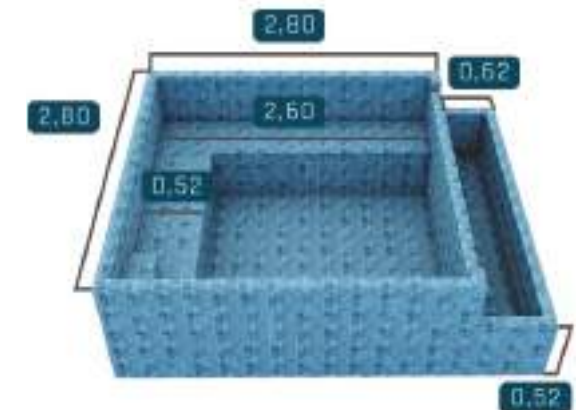

EL 280

↕ P = 3.3 💧 1900 Gallons

Elegance Diamond Traditional

EL 280

↕ P = 3.3 💧 1500 Gallons

Elegance Retrô Traditional

EL 280

↕ P = 3.3 💧 1900 Gallons