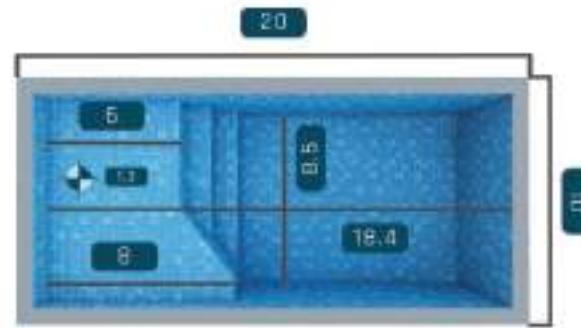

EL 600

P = 4.7

4100 Gallons