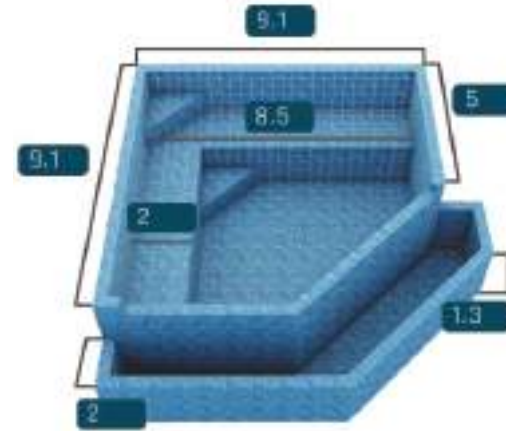

P = 4.7

5400 Gallons

EL 900

P = 4.7

8100 Gallons

The shells are built with polyester resin and fiberglass reinforced plastic (PRFV) with a 100% watertight guarantee and sophisticated coating in the best finishes.

Elegance Diamond

EL 228

↕ P = 3.3 💧 800 Gallons

Elegance Retrô

EL 228

↕ P = 3.3 💧 900 Gallons

Elegance Diamond L

EL 280

↕ P = 3.3 💧 1500 Gallons

Elegance Retrô L

EL 280

↕ P = 3.3 💧 1900 Gallons

Elegance Diamond

EL 280

↕ P = 3.3 💧 1600 Gallons

Elegance Retrô