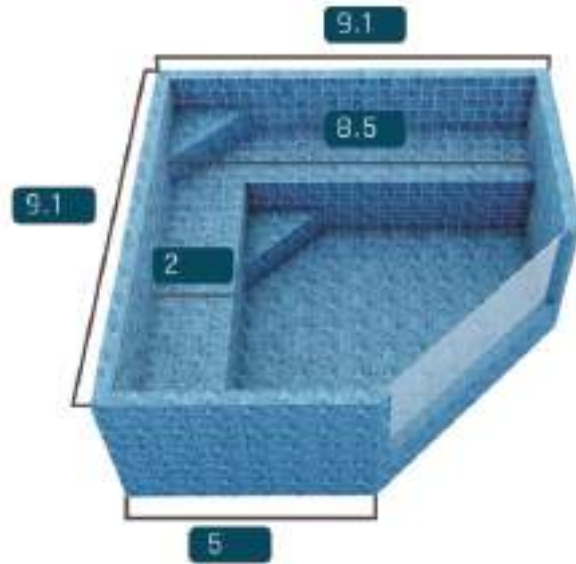

Elegance Diamond Transparent

EL 280

↕ P = 3.3

💧 1500 Gallons