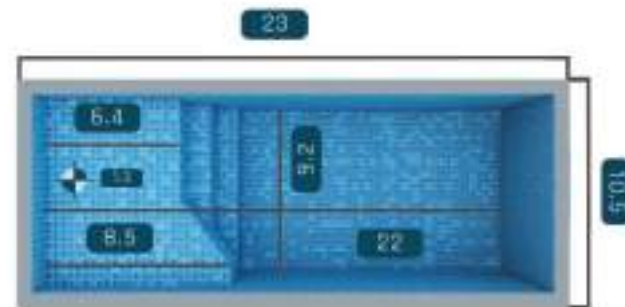

Elegance Praia

EL 600

P = 4.7

4100 Gallons

EL 800

P = 4.7

6900 Gallons

EL 700

P = 4.7

5400 Gallons

EL 900

P = 4.7

8100 Gallons

The shells are built with polyester resin and fiberglass reinforced plastic (PRFV) with a 100% watertight guarantee and sophisticated coating in the best finishes.