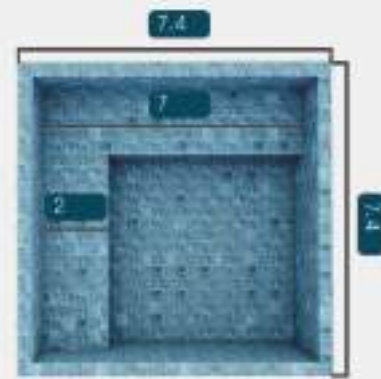

P = 4.7

5400 Gallons

EL 900

P = 4.7

8100 Gallons

The shells are built with polyester resin and fiberglass reinforced plastic (PRFV) with a 100% watertight guarantee and sophisticated coating in the best finishes.

Elegance Diamond

EL 228

↕ P = 3.3 💧 800 Gallons

Elegance Retrô

EL 228

↕ P = 3.3 💧 900 Gallons

Elegance Diamond L

EL 280

↕ P = 3.3 💧 1500 Gallons

Elegance Retrô L

EL 280

↕ P = 3.3 💧 1900 Gallons

Elegance Diamond

EL 280

↕ P = 3.3 💧 1600 Gallons

Elegance Retrô