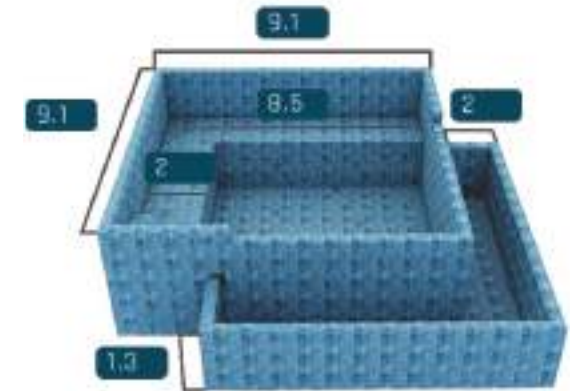

P = 4.7

5400 Gallons

EL 900

P = 4.7

8100 Gallons

The shells are built with polyester resin and fiberglass reinforced plastic (PRFV) with a 100% watertight guarantee and sophisticated coating in the best finishes.

Elegance Diamond

EL 228

↕ P = 3.3 💧 800 Gallons

Elegance Retrô

EL 228

↕ P = 3.3 💧 900 Gallons

Elegance Diamond L

EL 280

↕ P = 3.3 💧 1500 Gallons

Elegance Retrô L

EL 280

↕ P = 3.3 💧 1900 Gallons

Elegance Diamond

EL 280

↕ P = 3.3 💧 1600 Gallons

Elegance Retrô