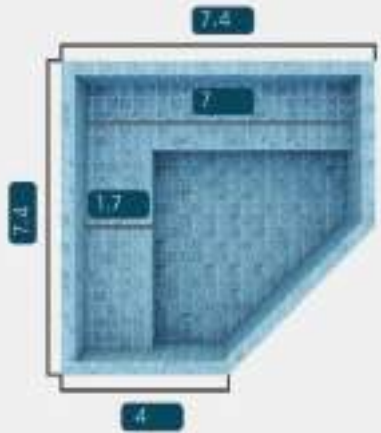

P = 4.7

5400 Gallons

EL 900

P = 4.7

8100 Gallons

The shells are built with polyester resin and fiberglass reinforced plastic (PRFV) with a 100% watertight guarantee and sophisticated coating in the best finishes.

Elegance Diamond

EL 228

↕ P = 3.3 💧 800 Gallons

Elegance Retrô

EL 228

↕ P = 3.3 💧 900 Gallons

Elegance Diamond L

EL 280