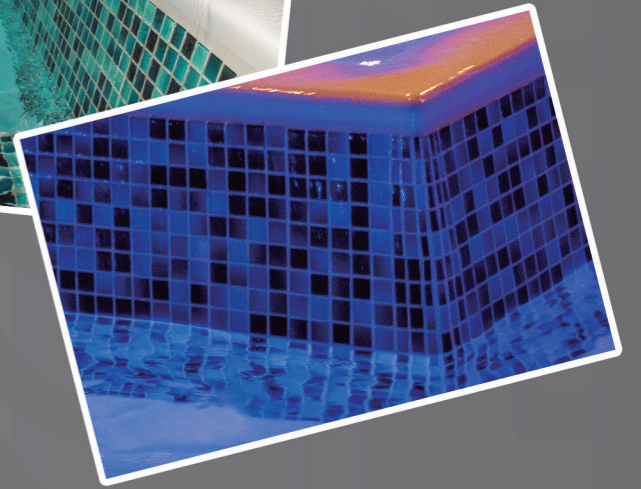

10.5 X 21.3 X 4.7

Passione Praia 650 3,600 GALLONS

13.29 x 26.90 x 4.7

Passione Praia 820 6,100 GALLONS

SOLE

8.5 x 16.4 x 4.7
Sole 500 2600 GALLONS

8.5 x 19.7 x 4.7
Sole 601 2600 GALLONS

9.9 x 19.7 x 4.7
Sole 600 3500 GALLONS

11.5 x 22.1 x 4.7
Sole 700 5200 GALLONS

SIENA

9.9 x 19.7 x 4.7
Siena 600 2800 GALLONS

13.1 x 26.2 x 4.7
Siena 800 5300 GALLONS

CUSTOMIZE YOUR POOL AND USE IT ALL YEAR ROUND

GLASS TILES & PRO DESIGN

COLORS

HEATERS: ENJOY YOUR POOL YEAR ROUND