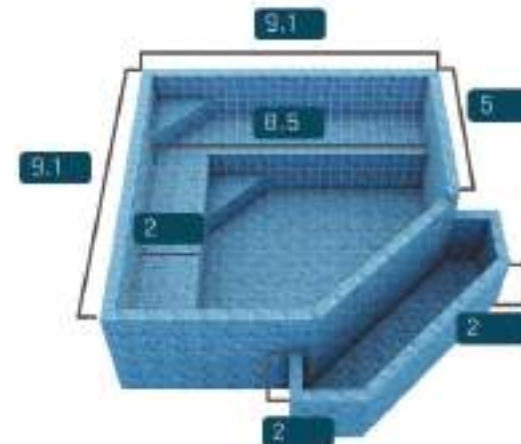

EL 280

↕ P = 3.3 💧 1900 Gallons

Elegance Diamond Traditional

EL 280

↕ P = 3.3 💧 1500 Gallons

Elegance Retrô Traditional

EL 280

↕ P = 3.3 💧 1900 Gallons